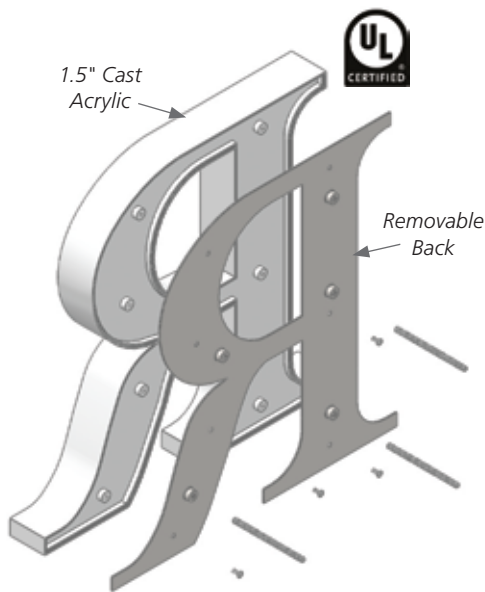

LED Colors

LEGENDARY QUALITY

All Vision products are built to last and guaranteed with a lifetime warranty on letters & logos, and a 4 year manufacturer's warranty on UL-Certified LED lights and power supplies.

For the highest quality in lighted dimensional letters and logos, turn to Gemini.

Craftsmanship, illuminated

Learn More

For more information about LUXE letters and logos or other quality Vision products, please contact your sales representative.

Vision Sign Inc
(703) 707-0858
Sales@VisionSign.net

VisionSign.net

Made True.